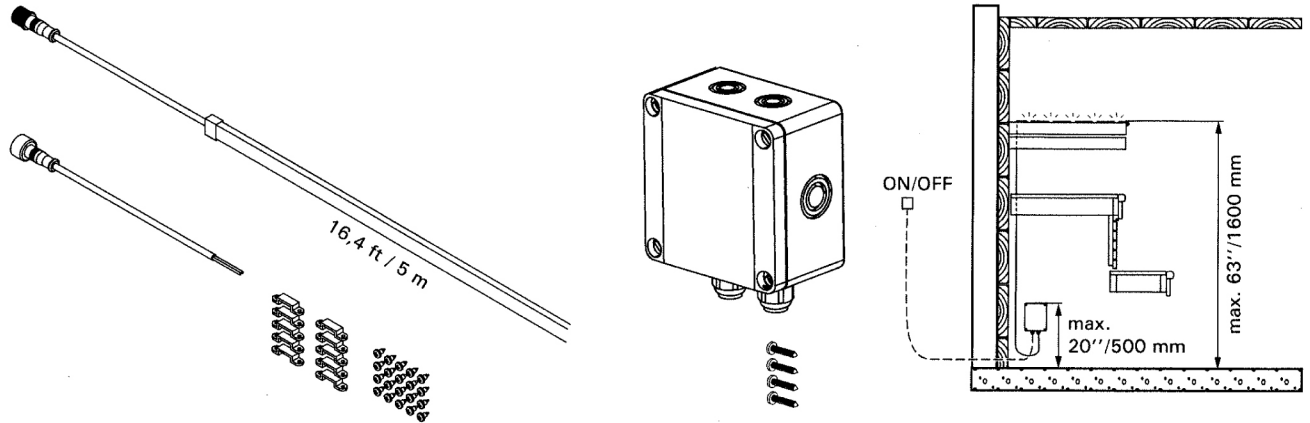

This instruction applies only to USA and Canada

WXU441

Recommended max. temperature
at LED light strip height ca. 140 °F (60 °C)

3000-3200 K
Warm white

Light strip can be cut but it cannot be extended. Do not mount light strip higher than 63" from floor.
If power unit is installed inside sauna room do not mount power unit higher than 20" from floor.