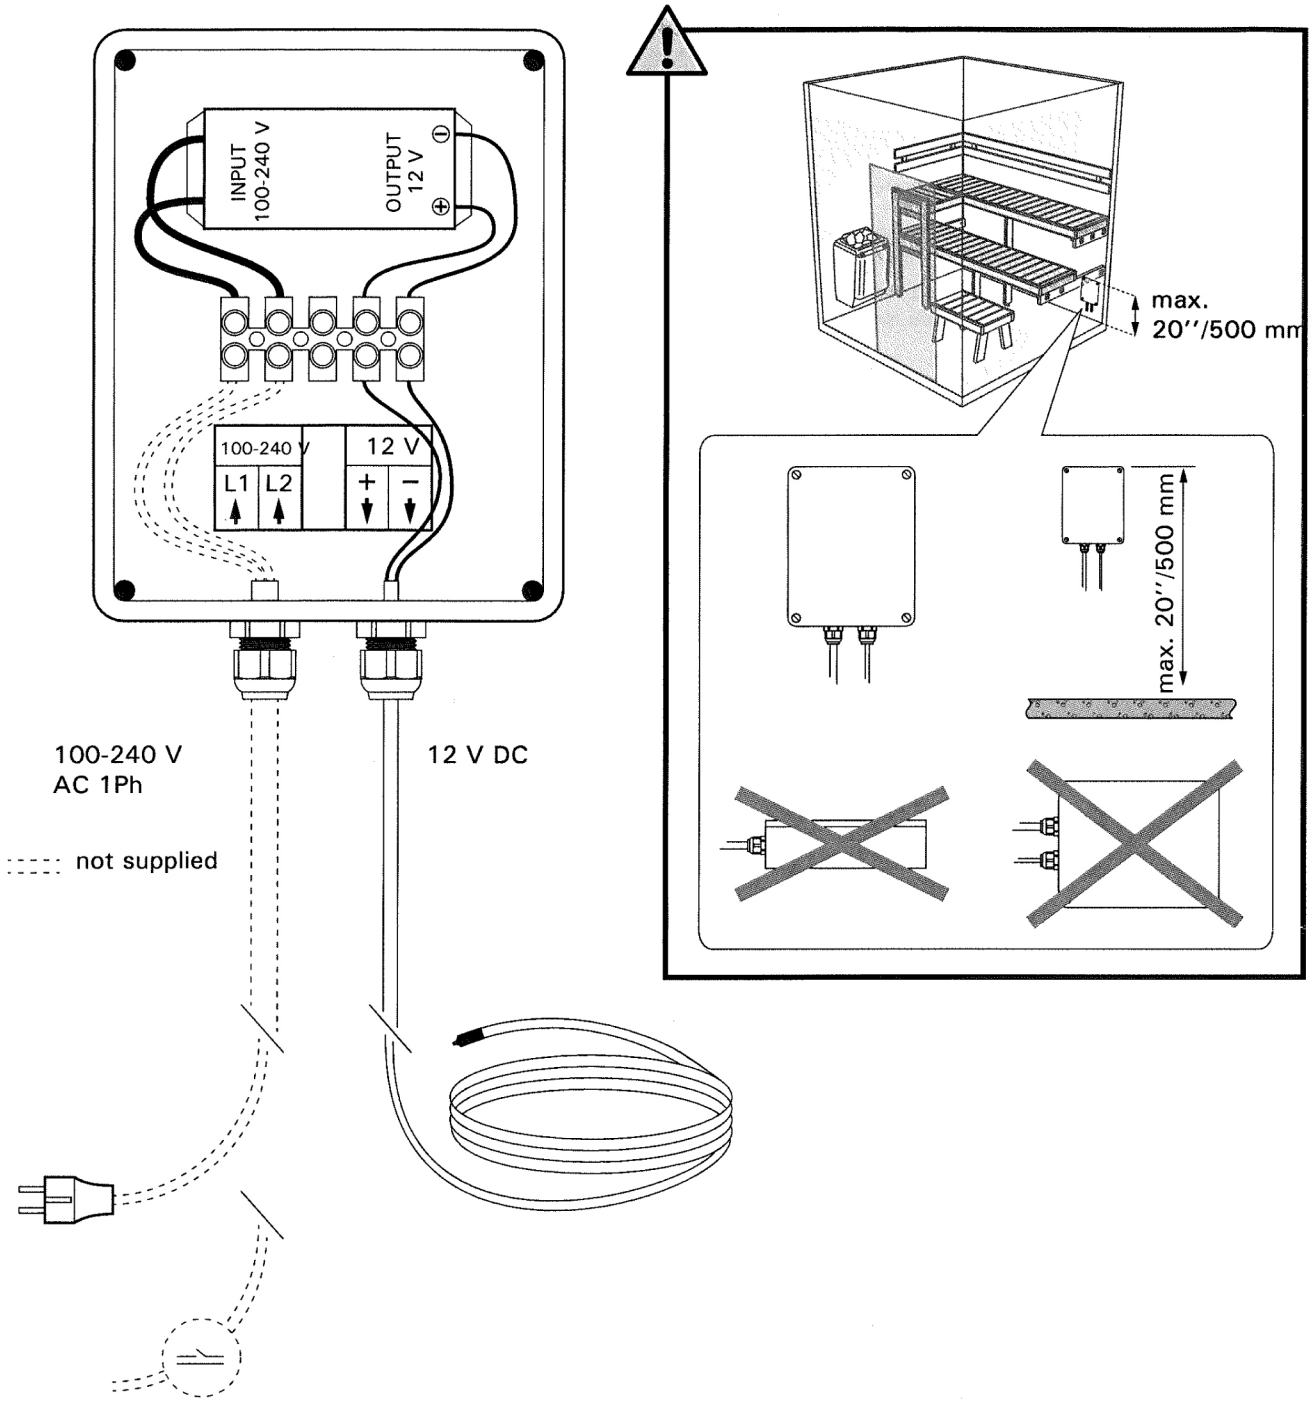

This instruction applies only to USA and Canada

WXU441

Recommended max. temperature
at LED light strip height ca. 140 °F (60 °C)

3000-3200 K
Warm white

Light strip can be cut but it cannot be extended. Do not mount light strip higher than 63" from floor.
If power unit is installed inside sauna room do not mount power unit higher than 20" from floor.