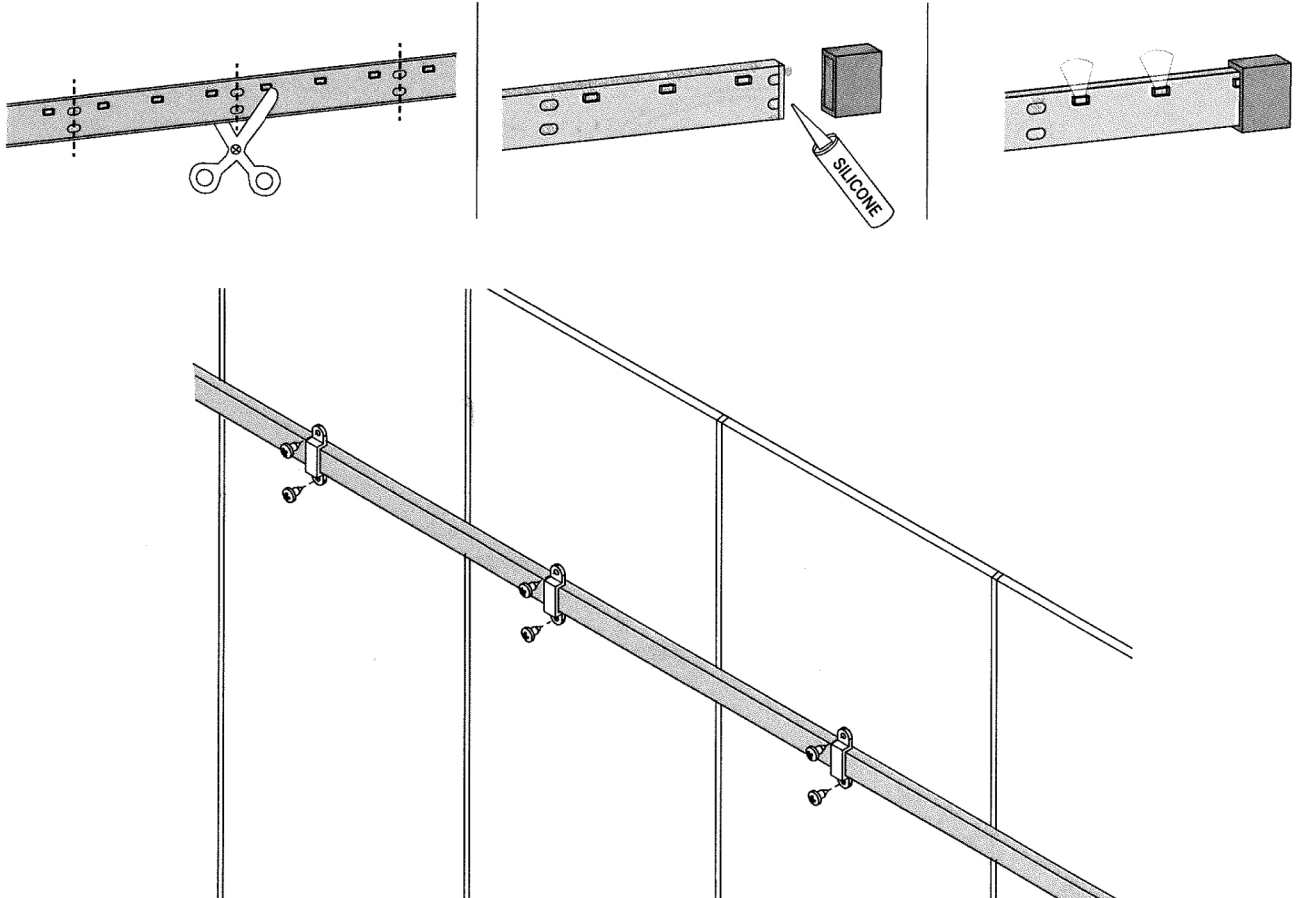

This instruction applies only to USA and Canada

WXU441

Recommended max. temperature
at LED light strip height ca. 140 °F (60 °C)

3000-3200 K
Warm white

Light strip can be cut but it cannot be extended. Do not mount light strip higher than 63" from floor.
If power unit is installed inside sauna room do not mount power unit higher than 20" from floor.